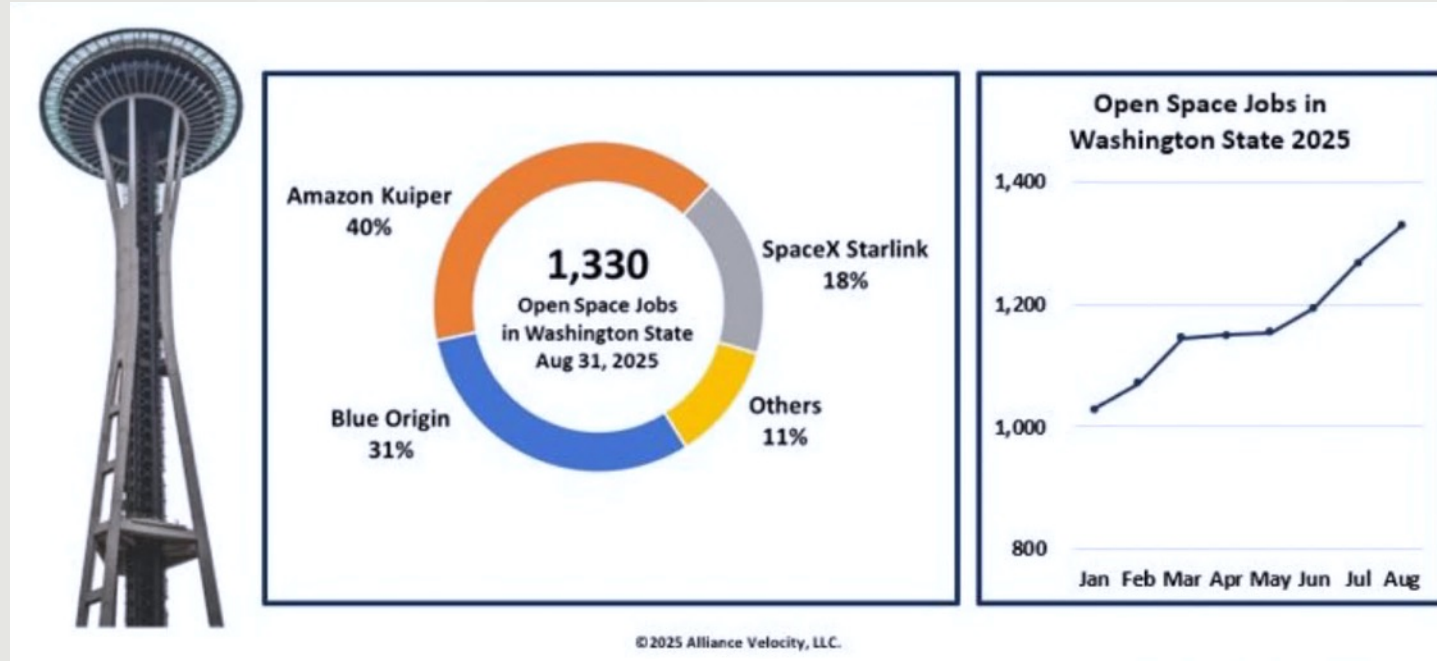

[READ MORE](#)

June 17, 2025

Portal Space Systems Expands Manufacturing Footprint with New 50,000 Sq. Ft. Facility in Bothell, WA

[READ MORE](#)

Portal Space Systems

8,000ft

50,000ft

- Since our founding in 2021, Portal has been in an active development phase - working closely with customers to refine requirements and validate our technology.
- We are now transitioning from early development and testing to manufacturing spacecraft for customer missions.

- Scalable manufacturing capacity
- Open, high-bay integration space
- Customizable infrastructure
- Long-term regional alignment

Why Seattle?

- **60+** space companies employing **12,000+** people
- Roughly **\$5B** annual economic impact to the state
- **\$15B+** invested by Blue Origin, SpaceX & Amazon
- **40** space companies founded since 2015, raising **\$2.6B+** in capital
- **\$4.8B+** in DoD & NASA contracts from FY 2020-2024
- **65%+** of all operational satellites manufactured in Washington
- **1,330** open space jobs as of August 2025